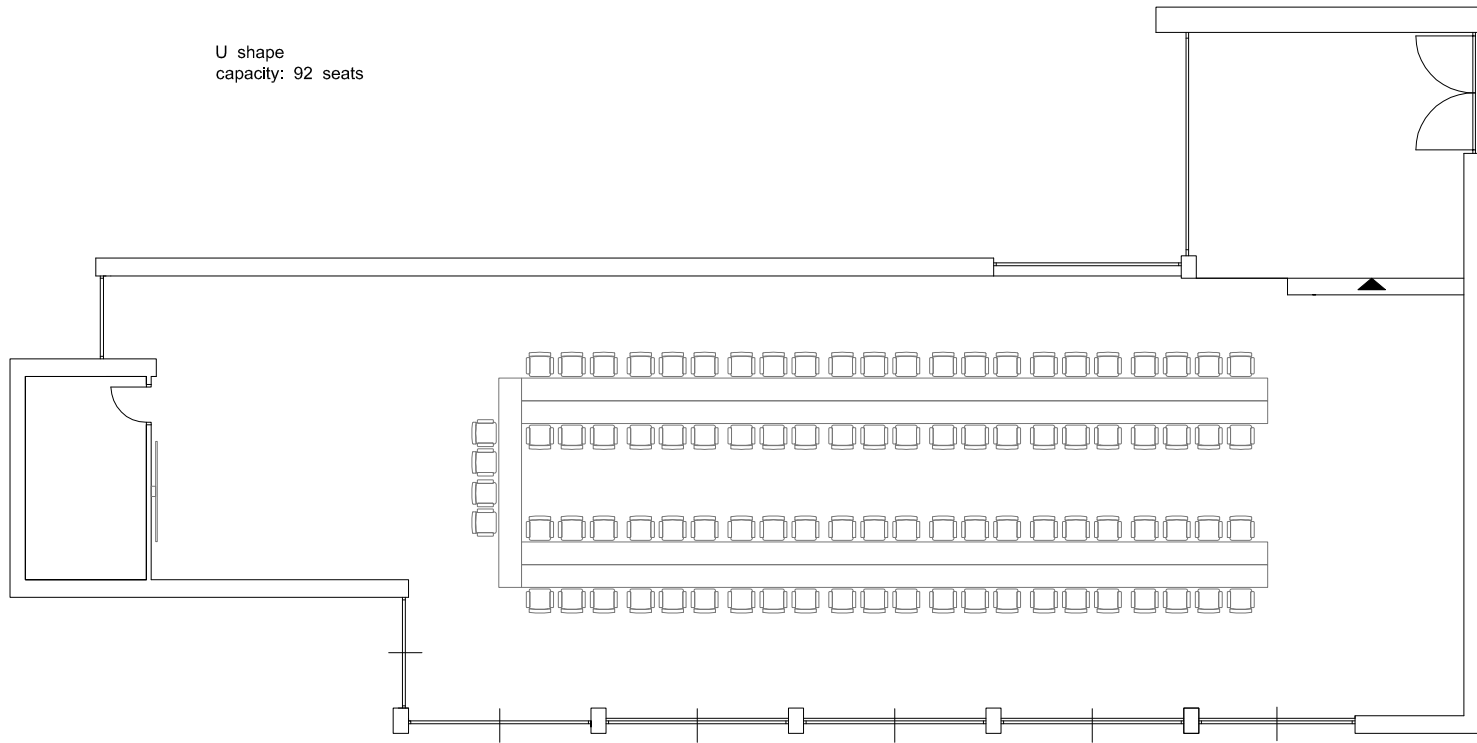

CONFERENCE ROOM BETERINA
P= 241,20 m²

CLASSROOM shape
capacity: 130 seats

BOARDROOM shape
capacity: 54 seats

U shape
capacity: 92 seats

BANQUET shape
capacity: 120 seats