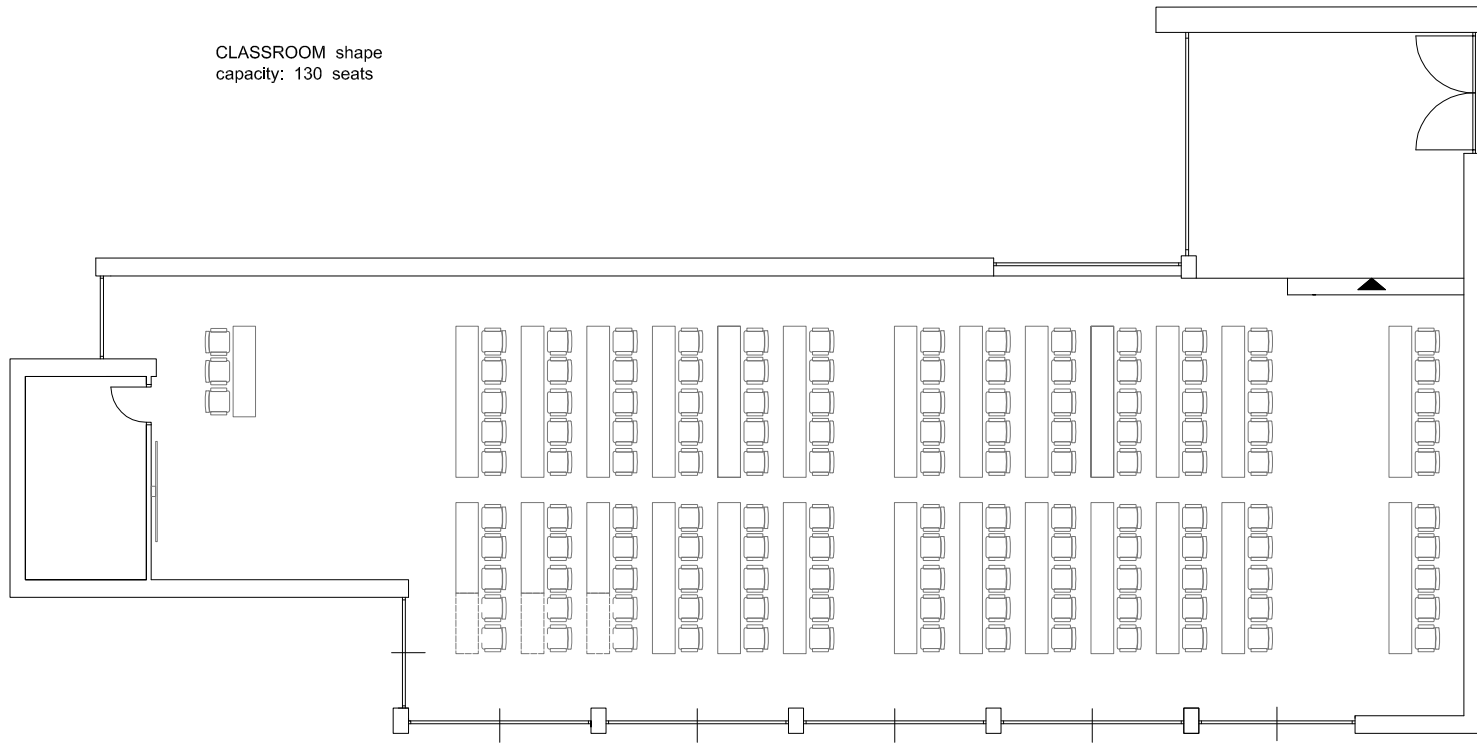

CONFERENCE ROOM BETERINA
P= 241,20 m²

CLASSROOM shape
capacity: 130 seats

BOARDROOM shape
capacity: 54 seats

U shape
capacity: 92 seats

BANQUET shape
capacity: 120 seats