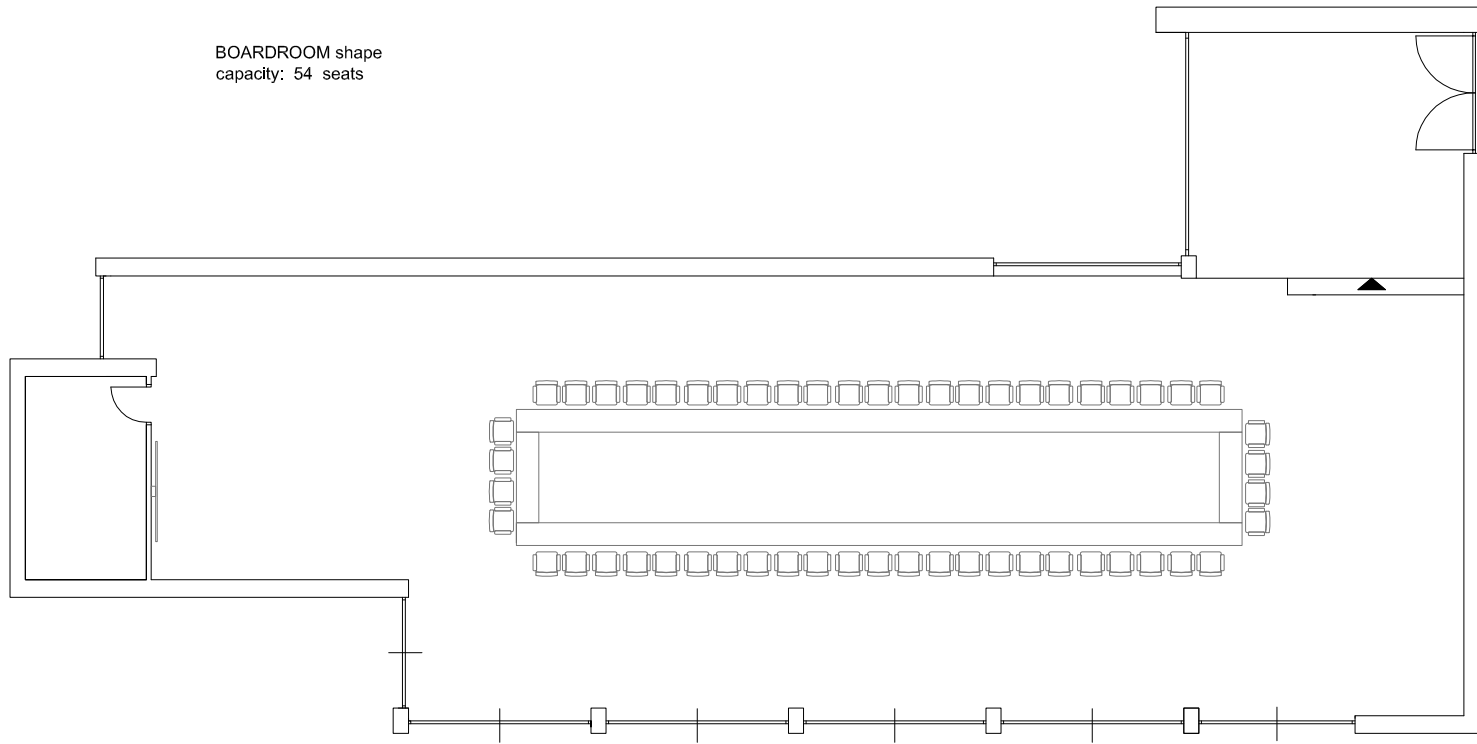

CONFERENCE ROOM BETERINA
P= 241,20 m²

CLASSROOM shape
capacity: 130 seats

BOARDROOM shape
capacity: 54 seats

U shape
capacity: 92 seats

BANQUET shape
capacity: 120 seats