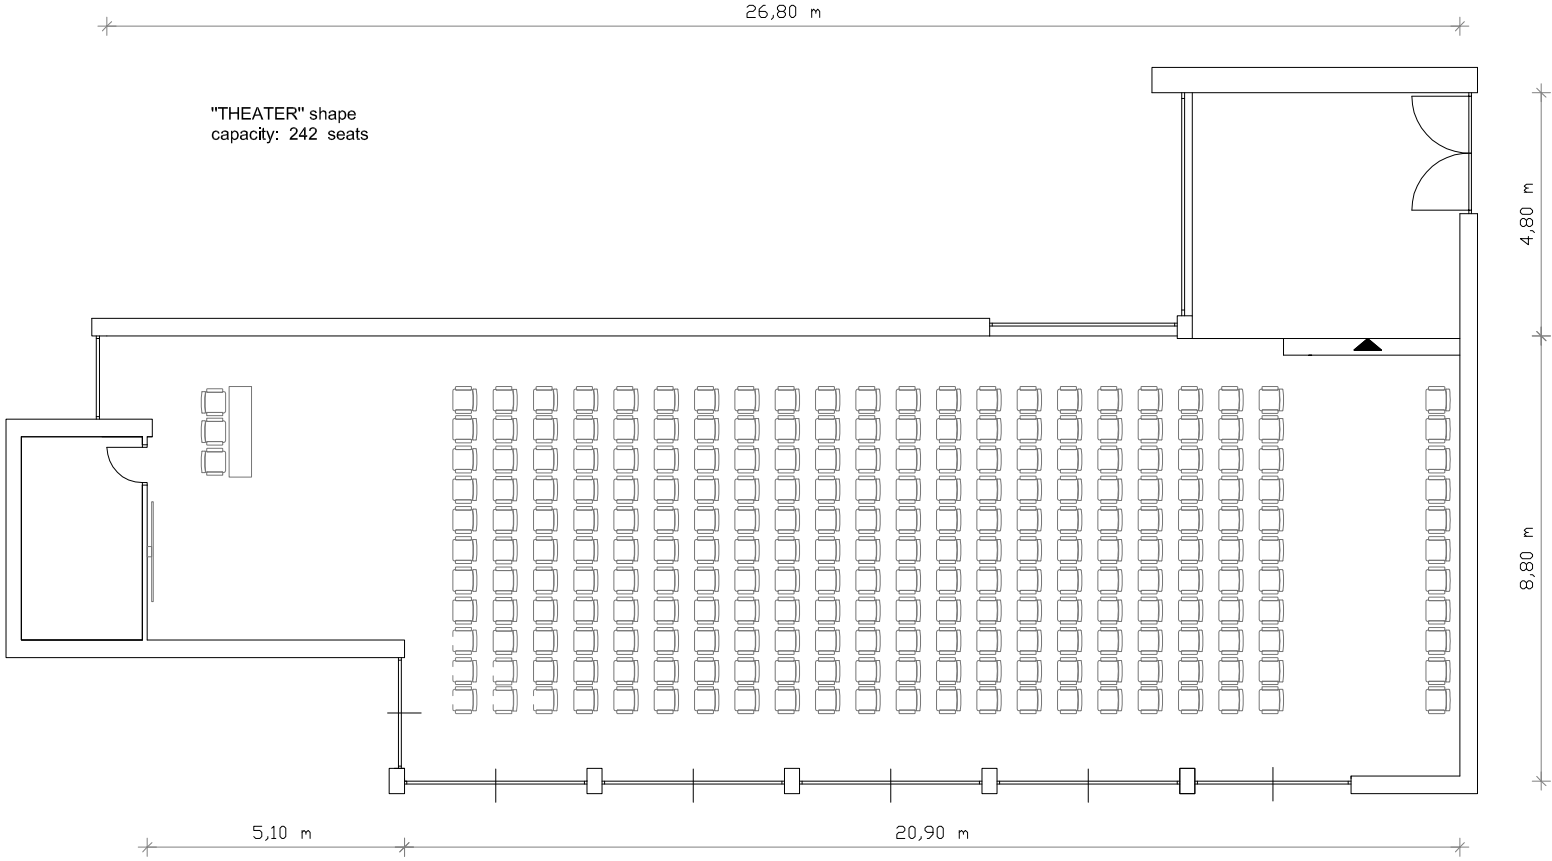

CONFERENCE ROOM BETERINA
P= 241,20 m²

CLASSROOM shape
capacity: 130 seats

BOARDROOM shape
capacity: 54 seats

U shape
capacity: 92 seats

BANQUET shape
capacity: 120 seats