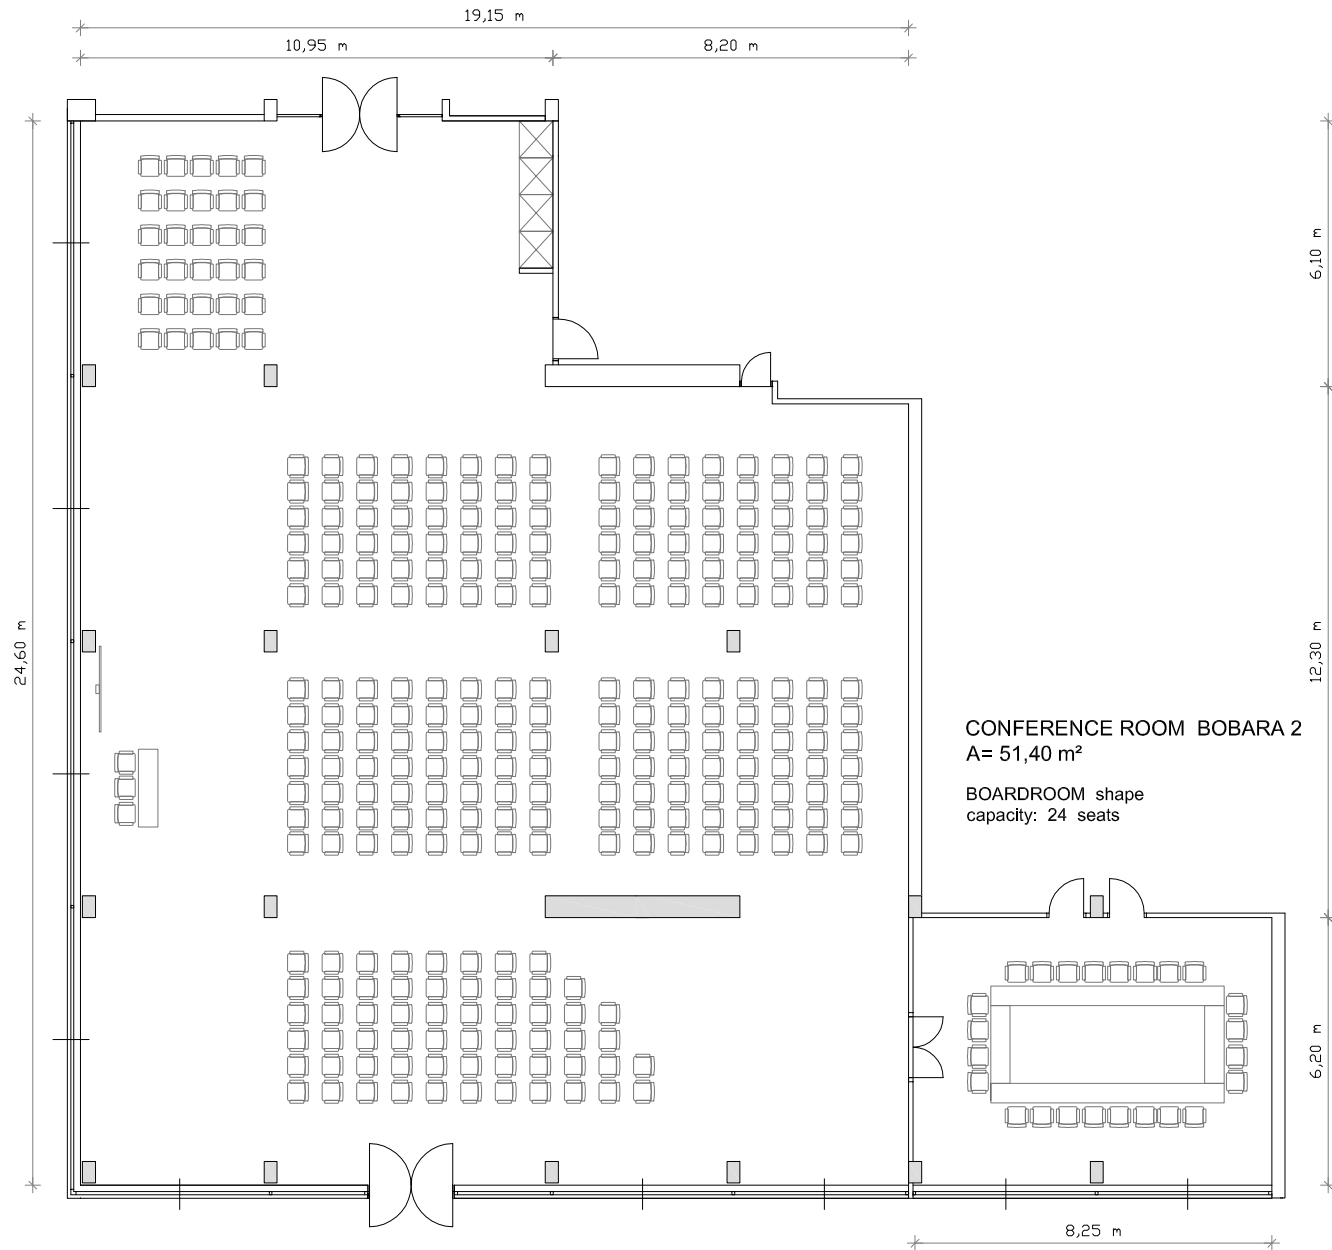

CONFERENCE ROOM BOBARA  
A= 419,40 m<sup>2</sup>

THEATER shape  
capacity: 300 seats

CONFERENCE ROOM BOBARA 2  
A= 51,40 m<sup>2</sup>  
BOARDROOM shape  
capacity: 24 seats

CLASSROOM shape  
capacity: 300 seats

CONFERENCE ROOM BOBARA 2  
A= 51,40 m<sup>2</sup>

CLASSROOM shape  
capacity: 18 seats

BANQUET shape  
capacity: 220 seats

BANQUET shape  
capacity: 250 seats