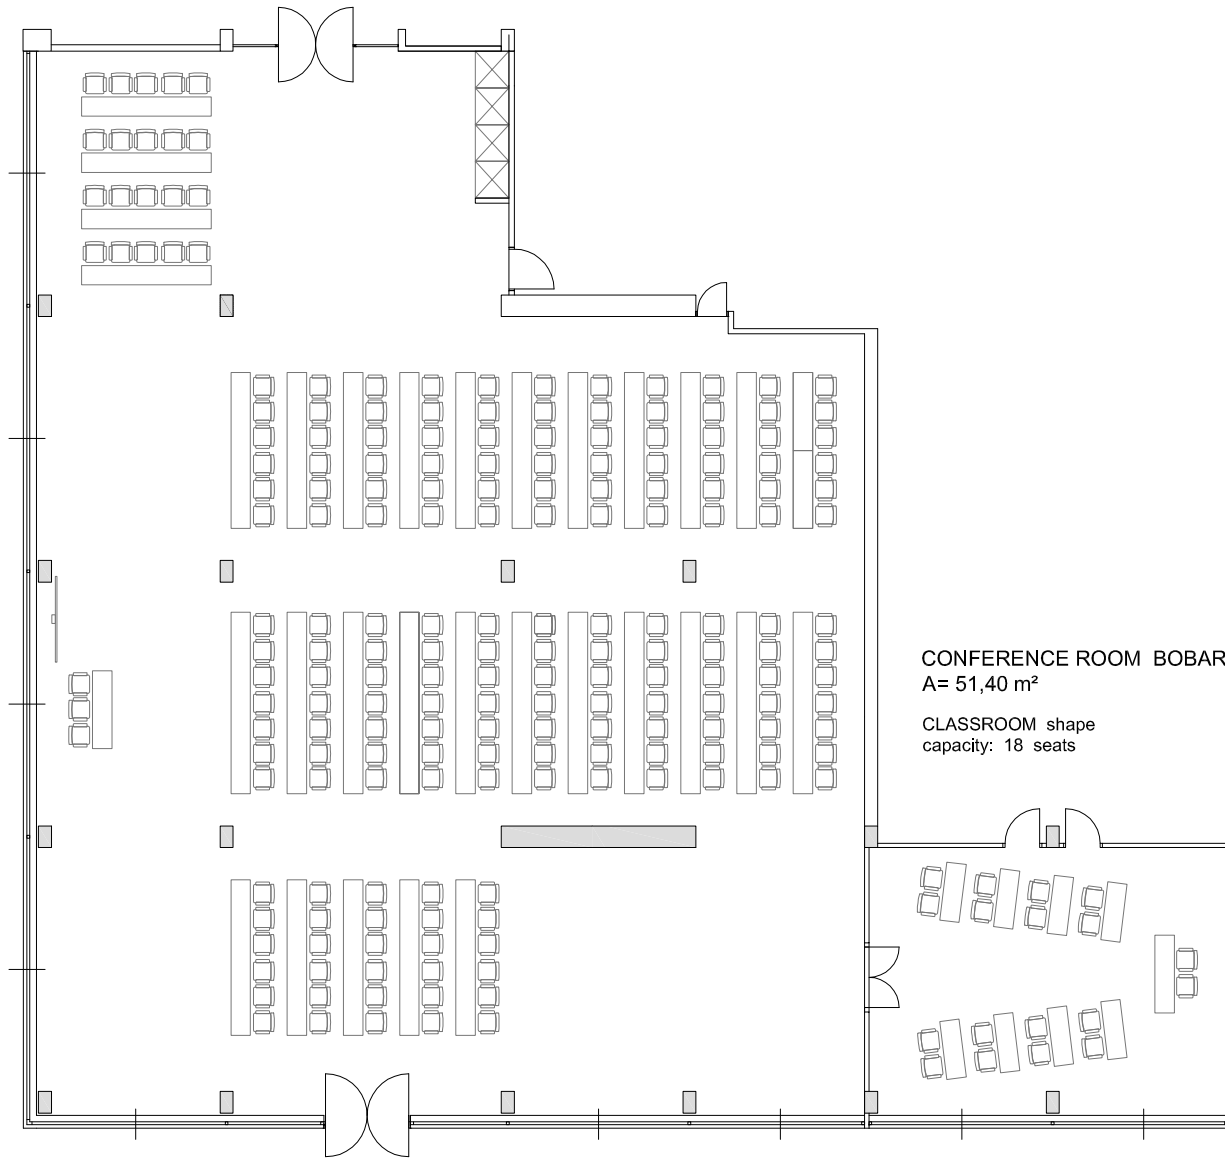

CONFERENCE ROOM BOBARA  
A= 419,40 m<sup>2</sup>

THEATER shape  
capacity: 300 seats

CONFERENCE ROOM BOBARA 2  
A= 51,40 m<sup>2</sup>  
BOARDROOM shape  
capacity: 24 seats

CLASSROOM shape  
capacity: 300 seats

CONFERENCE ROOM BOBARA 2  
A= 51,40 m<sup>2</sup>

CLASSROOM shape  
capacity: 18 seats

BANQUET shape  
capacity: 220 seats

BANQUET shape  
capacity: 250 seats