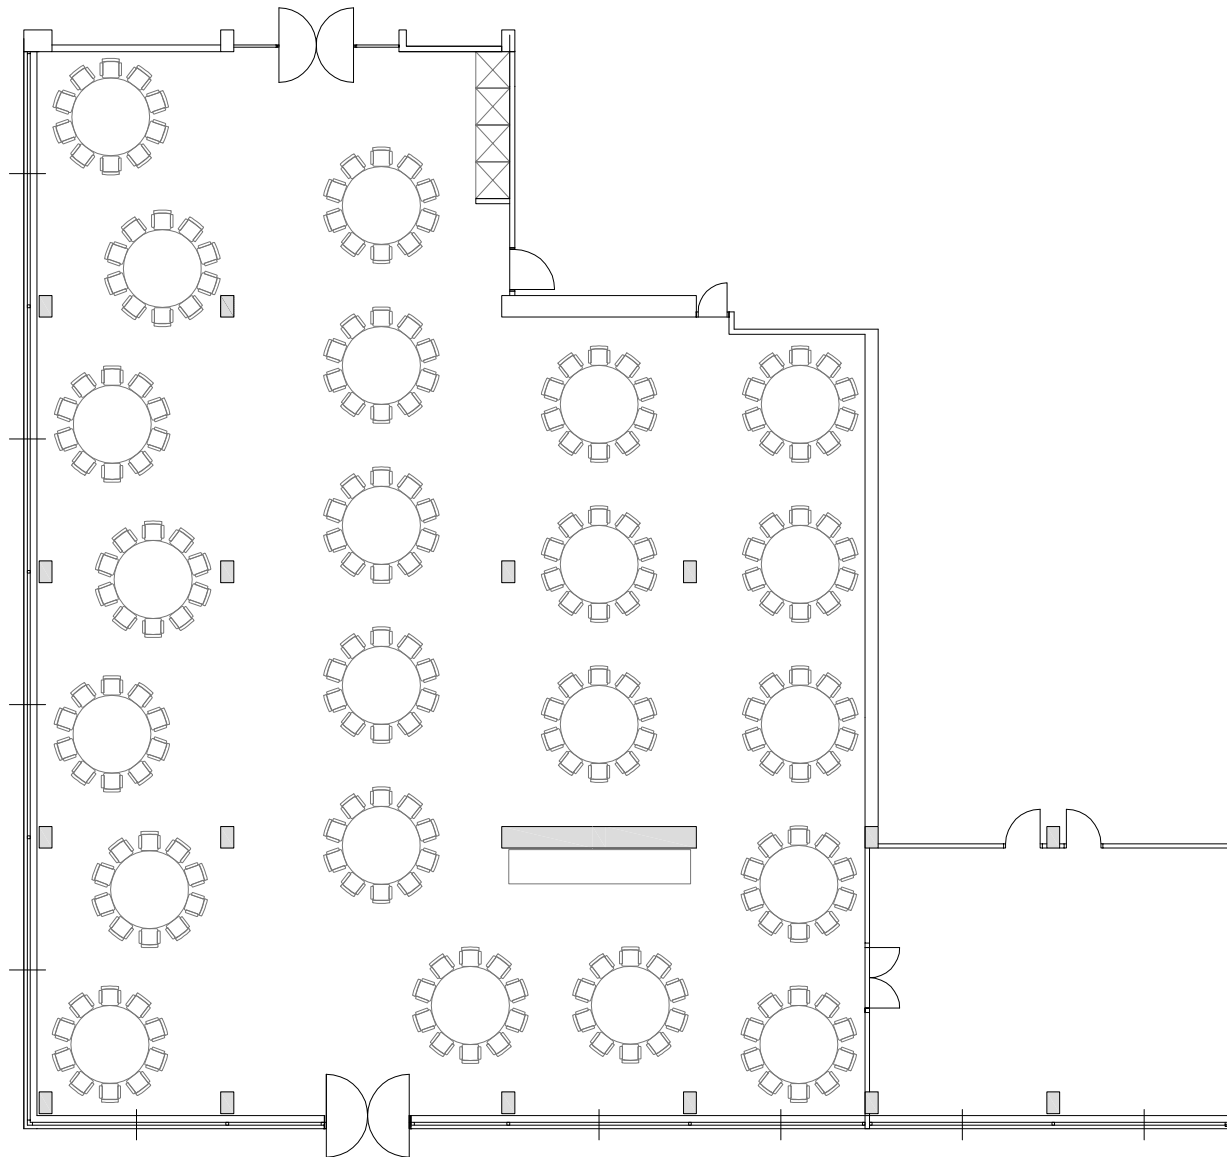

CONFERENCE ROOM BOBARA  
A= 419,40 m<sup>2</sup>

THEATER shape  
capacity: 300 seats

CONFERENCE ROOM BOBARA 2  
A= 51,40 m<sup>2</sup>  
BOARDROOM shape  
capacity: 24 seats

CLASSROOM shape  
capacity: 300 seats

CONFERENCE ROOM BOBARA 2  
A= 51,40 m<sup>2</sup>

CLASSROOM shape  
capacity: 18 seats

BANQUET shape  
capacity: 220 seats

BANQUET shape  
capacity: 250 seats